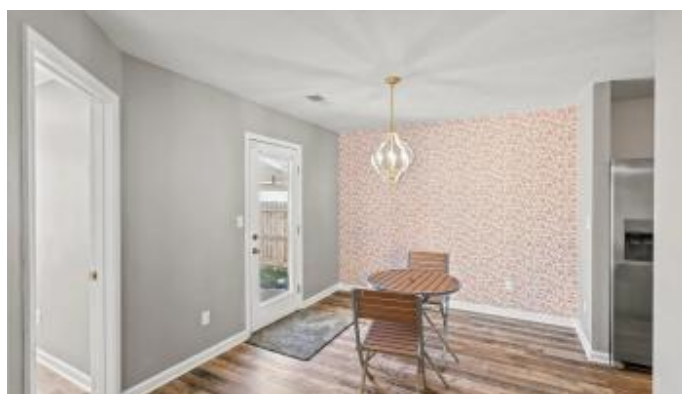

$275,000 - 2705 Silver Mare Court, Lexington

MLS® #25001635

$275,000

3 Bedroom, 2.00 Bathroom, 1,209 sqft
Residential on 4,304 Acres

Marehaven, Lexington, KY

Step into this beautifully renovated 3-bedroom, 2-bathroom home, where modern updates and thoughtful design come together seamlessly!

This stunning home boasts a brand-new roof, new HVAC system, and a fresh new fence--offering peace of mind and curb appeal.

Inside, you'll find LVP flooring throughout, freshly repainted walls, and stylish new blinds. The kitchen is a showstopper with all-new stainless steel appliances, a sleek backsplash, a new sink, HIMAC countertops, and freshly painted cabinets with modern hardware. The dining room, kitchen, and guest bathroom feature elegant accent walls with wallpaper, adding a unique touch of character. Both bathrooms have been updated with new vanities and toilets, while all lighting has been replaced (except for ceiling fan fixtures) for a bright, fresh feel. Additional upgrades include repainted doors and shutters, replaced receptacle outlets and covers, ensuring every detail has been attended to. Don't miss out on this move-in-ready gem--schedule your showing today!

Built in 2004

Essential Information

MLS® #	25001635
Price	$275,000
Bedrooms	3
Bathrooms	2.00
Full Baths	2